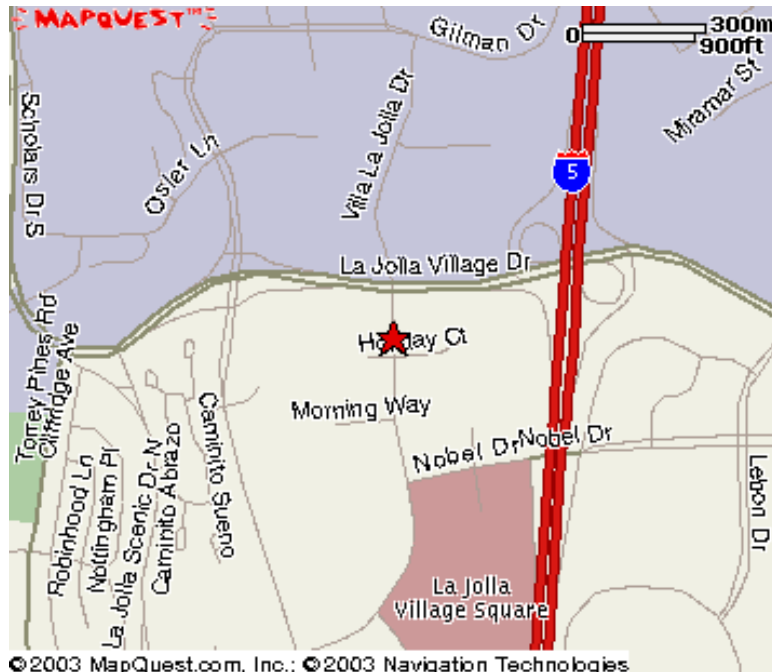

Directions to Acupuncture Fertility Center / Galena AcuSpa
La Jolla Office
8950 Villa La Jolla Dr., Suite C126
(858) 546-1530

Traveling on Interstate 5 South:

Exit La Jolla Village Drive and turn Right
Turn Left onto Villa La Jolla Drive (stay in the right-hand left-turn lane)
Make an immediate right turn into the first driveway
Go straight ahead, through the first stop sign
At the 2nd stop sign you'll see a staircase and elevator ahead and just to the left.
Suite C126 is on the first floor, just to the right behind that elevator.

Traveling on Interstate 5 North:

Exit Nobel Drive and turn Left at the light
Turn right onto Villa La Jolla Drive
Turn left at the first traffic light - Villa Norte/Holiday Ct
Go straight ahead into the parking lot.
Turn right at the first stop sign.
Turn left at the next stop sign and park.
There is a staircase and elevator right there.
Suite C126 is on the first floor, just to the right behind that elevator.