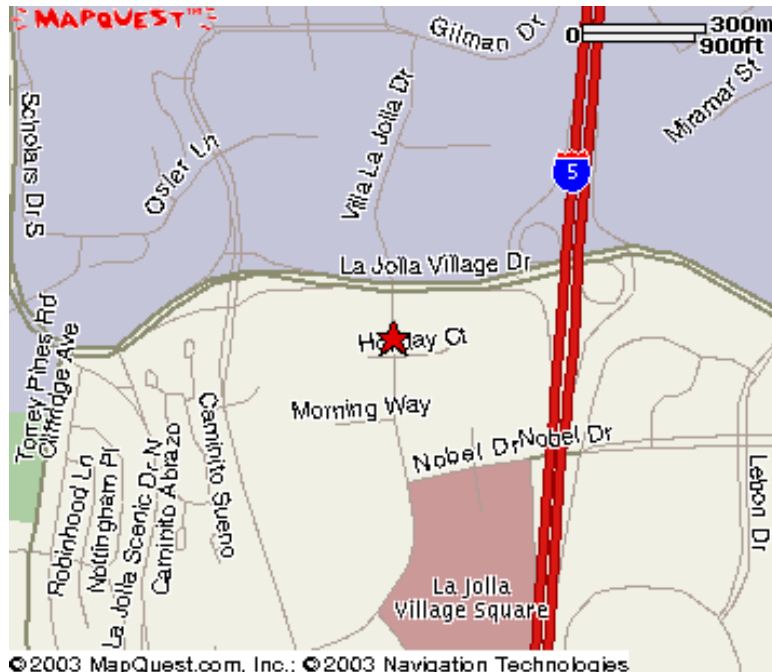

Directions to Acupuncture Fertility Center / Galena AcuSpa
La Jolla Office
8950 Villa La Jolla Dr., Suite B114
(858) 546-1530

Traveling on Interstate 5 South:

Exit La Jolla Village Drive and turn Right
Turn Left onto Villa La Jolla Drive (stay in the right-hand left turn lane)
Make an immediate right turn into the driveway for the Rock Bottom Brewery
Go straight through the first stop sign
At the 2nd stop sign turn right and you will see a staircase ahead and just to the right.
Suite B114 is at the top of those stairs

Traveling on Interstate 5 North:

Exit Nobel Drive and turn Left at the light
Turn right onto Villa La Jolla Drive
Turn left at the first traffic light - Villa Norte/Holiday Ct
Go straight into the parking lot
Turn right at the first stop sign and drive straight as far as you can
You will see a staircase ahead and just to the right.
Suite B114 is at the top of those stairs